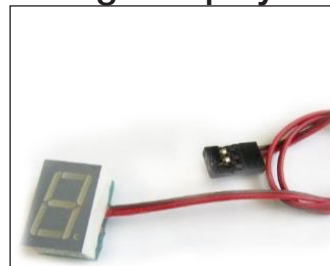

Self-Tensioning Drums LH & RH

32mm £17
 42mm £20
 P&P £3.50

Self-Tensioning Spiral Drums RH

45mm to 15mm £25
 55mm to 10mm £27
 P&P £3.50

Drum Thumb Screws

Standard drums £6
 Self tensioning drums £6
 Spiral tensioning drums £6
 P&P Free

Drum Thumb Screw - Spiral

Spiral thumb screw £6
 P&P Free

Flash Digital Voltage Display

Digital display MK2 £25
 P&P £3.50

Self-Tensioning Spiral Drums RH

Winch brackets £12
 P&P £3.50