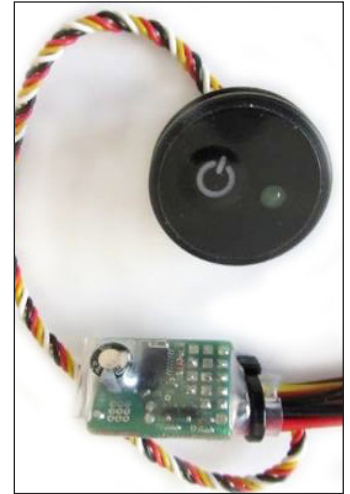

RMG Winches

RMG 290ES £195
 RMG 290EF £195
 P&P £7.50

RMG 380ES £195
 RMG 380EH £195
 P&P £7.50

RMGSwitch

RMGSwitch STD £35
 P&P Free

RMGSwitch BEC £40
 P&P Free

Standard Drums

26mm £6
 32mm £6
 42mm £7
 P&P £3.50

Self-Tensioning Drums LH & RH

32mm £17
 42mm £20
 P&P £3.50

Self-Tensioning Spiral Drums RH

45mm to 15mm £25
 55mm to 10mm £27
 P&P £3.50

Drum Thumb Screws

Standard drums £6
 Self tensioning drums £6
 Spiral tensioning drums £6
 P&P Free

Drum Thumb Screw - Spiral

Spiral thumb screw £6
 P&P Free

Flash Digital Voltage Display

Digital display MK2 £25
 P&P £3.50

Self-Tensioning Spiral Drums RH

Winch brackets £12
 P&P £3.50